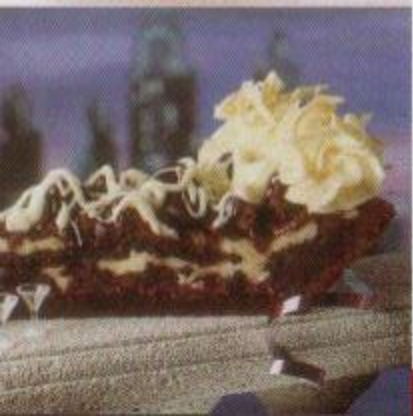

Jamaican Coffee

Tia Maria, Schnapps,
Amaretto, Coffee, and
Whipped Cream.

The Butternut

Butterscotch Schnapps,
Amaretto, Coffee, and
Whipped Cream.

Oliver Cafe

White Sambucca, Coffee, and
Three Coffee Beans.

Pirate's Coffee

Kahlua, Captain Morgan
Spiced Rum, and Coffee.

Italian Coffee

Amaretto di Saronno, Coffee,
and Whipped Cream.

Dessert Menu

Big Chocolate Cake

Colossal ... layer upon layer of dark moist chocolate cake, sandwiched with our silkiest smooth chocolate filling, piled high with chunks of cake.

Chocolate Peanut Butter Pie With Reese's® Peanut Butter Cups

The popular candy bar in a pie! Dark chocolate and peanut butter mousse full of Reese's® Peanut Butter Cups.

*REESE'S and the Peanut Butter Cup symbol are registered trademarks and used with permission.

Four High Carrot Cake

Layer upon layer of moist carrot cake studded with raisins, walnuts and pineapple ... finished with smooth cream cheese icing, and a drizzle of white chocolate ganache.

Chocolate Raspberry Bash®